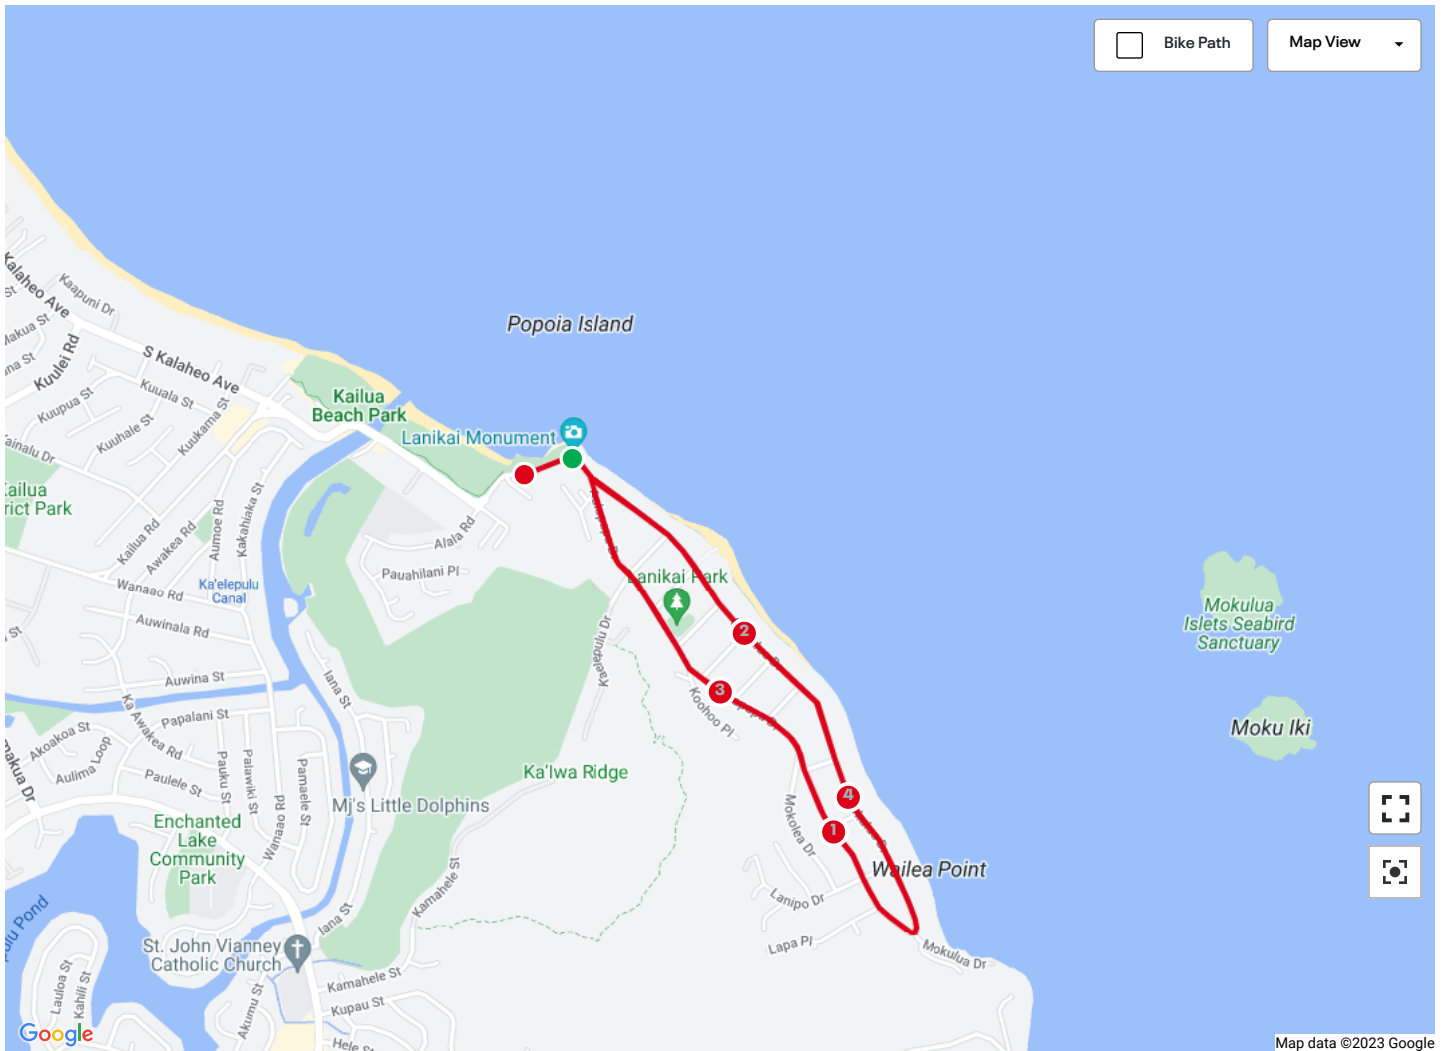

LANIKAI 8K

Created Jun 07, 2016 Accessible (IE., Linkable)

Kailua, HI, United States

4.99 mi
Distance

154 ft
Elevation Gain

Run
Activity Type

Log Workout

Add Route to Website

Share

Print

Duplicate Route

Download

You're taking control of your fitness and wellness journey, so take control of your data, too. [Learn More](#) about your rights and options. Or [click here](#) to opt-out of certain cookies.