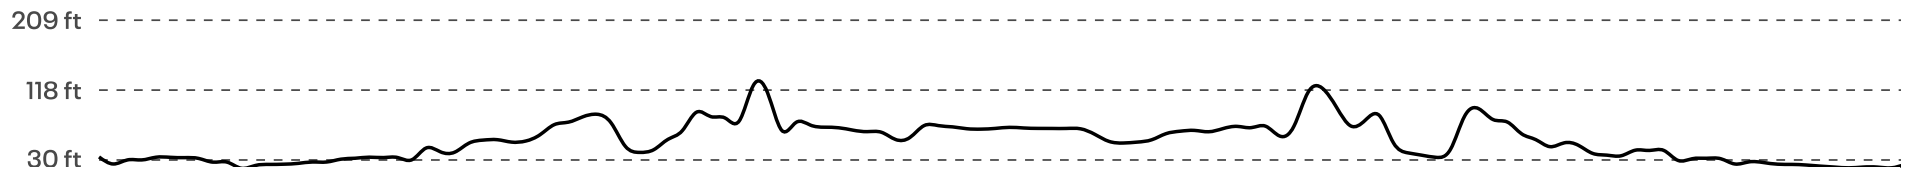

Got it

Elevation

Start	Max	Gain
34 ft	127 ft	126 ft

You're taking control of your fitness and wellness journey, so take control of your data, too. [Learn More](#) about your rights and options. Or [click here](#) to opt-out of certain cookies.