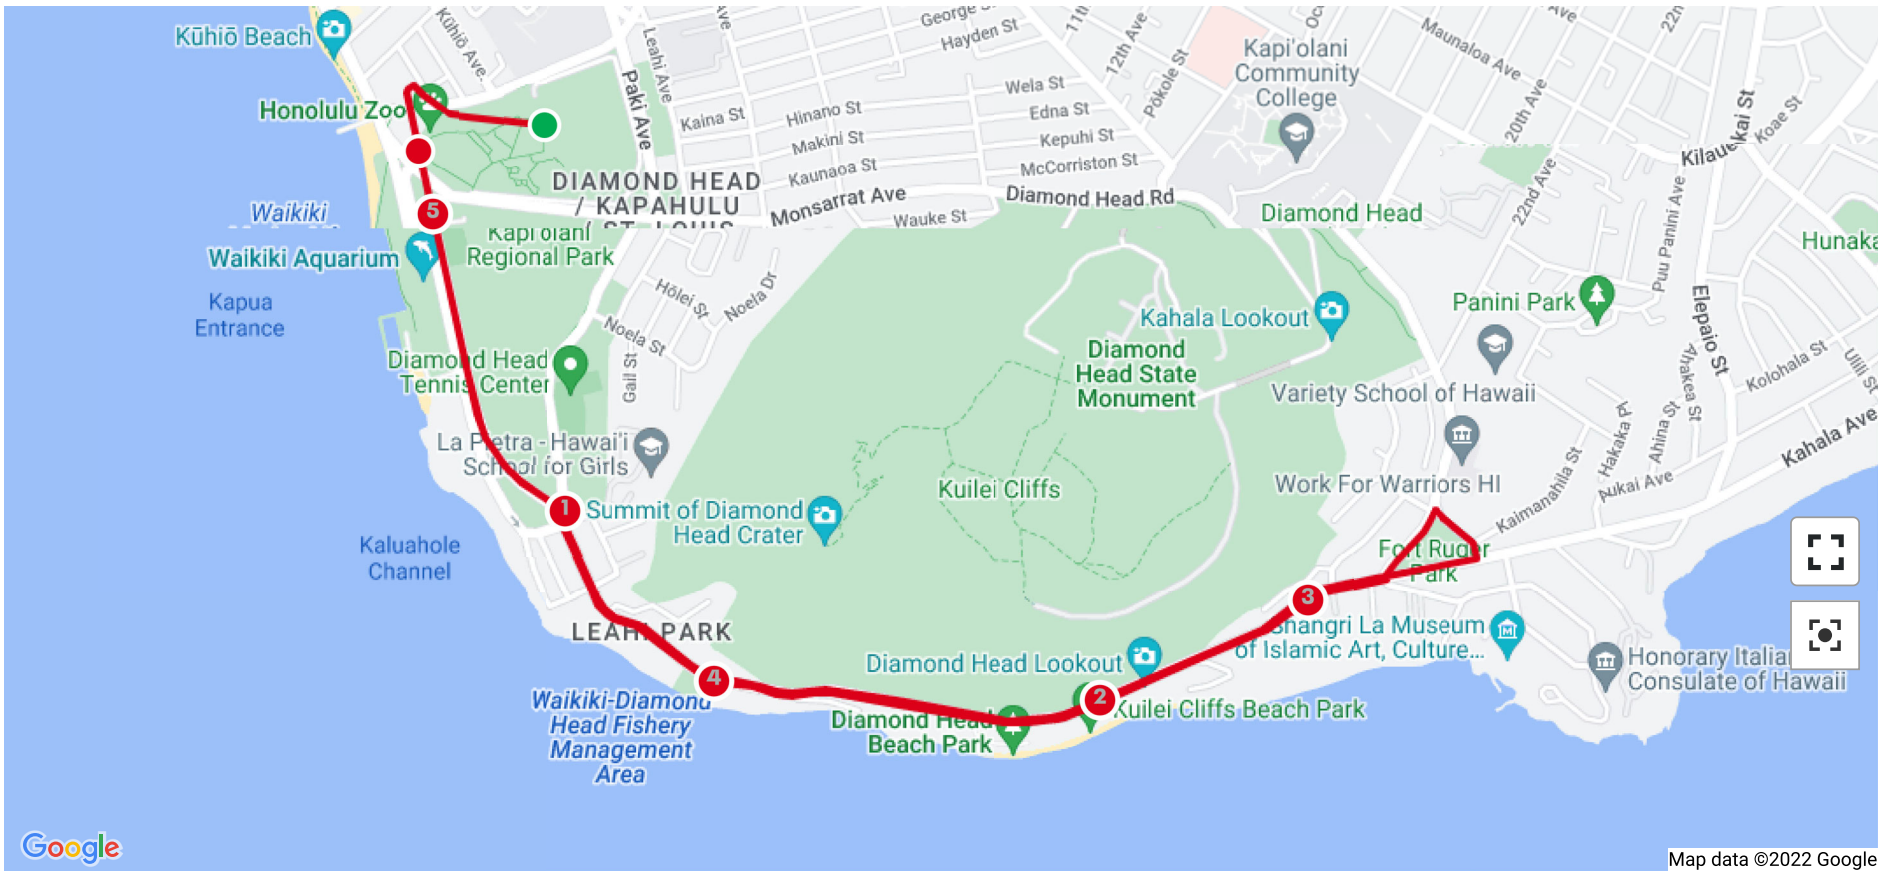

Elevation

Start	Max	Gain
34 ft	127 ft	126 ft