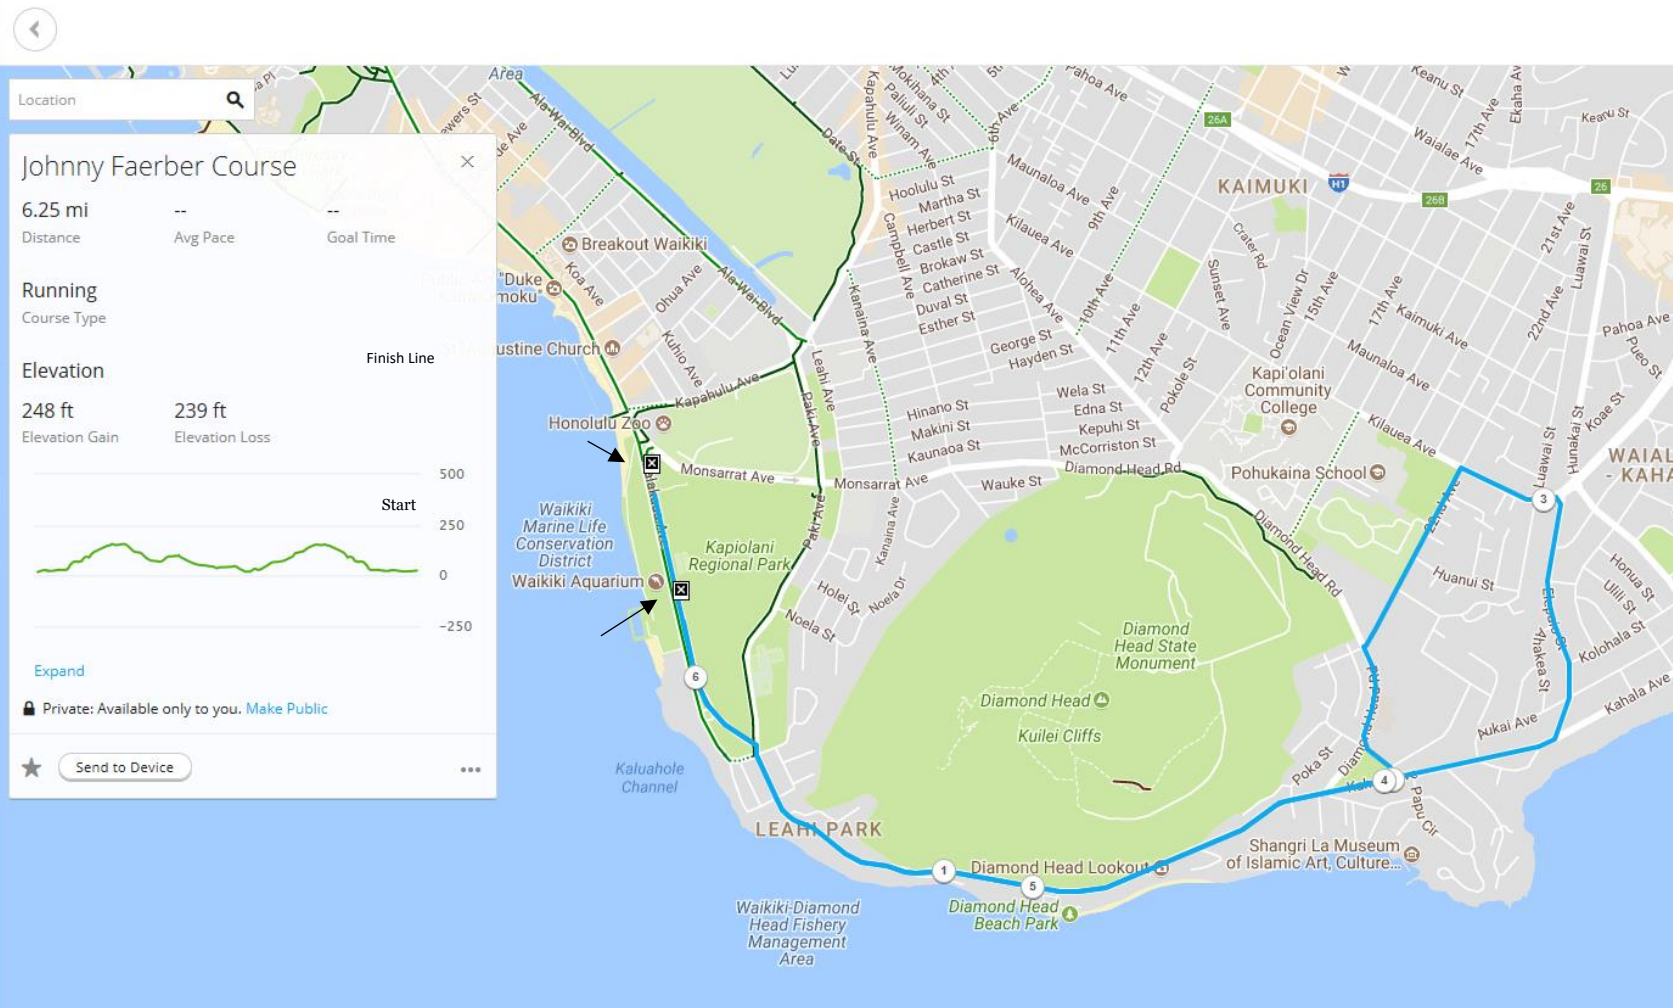

Johnny Faerber Race Course

The Johnny Faerber 10K starts on Kalakaua Avenue beyond Kapiolani Park tennis courts, facing Diamond Head, goes over Diamond Head on Diamond Head Road, around Triangle Park on Paikau St. back onto Diamond Head Road to 22nd Avenue, right on Kilauea Avenue, right on Elepaio Street, right on Kahala Avenue, over Diamond Head back to Kapiolani Park finish line at the Queen's statue.