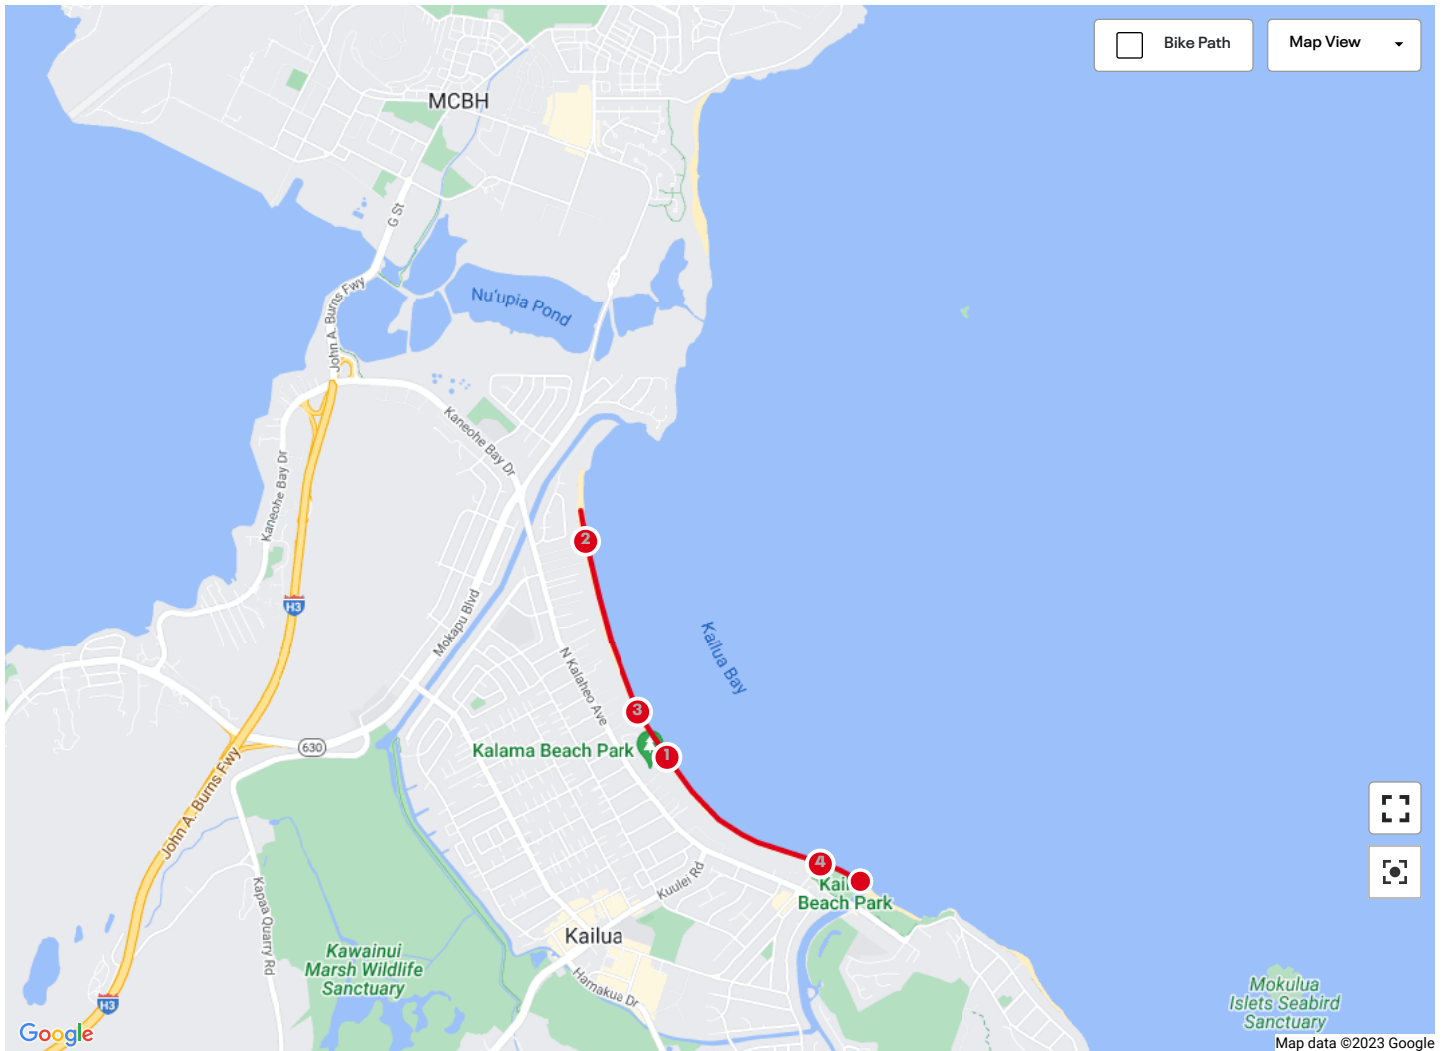

KAILUA BEACH RUN SHARK CHASE

Created Jul 06, 2021

Accessible (IE., Linkable)

Kailua, HI, United States

4.15 mi

Distance

61 ft

Elevation Gain

Run

Activity Type

Log Workout

Add Route to Website

Share

Print

Duplicate Route

Download

You're taking control of your fitness and wellness journey, so take control of your data, too. [Learn More](#) about your rights and options. Or [click here](#) to opt-out of certain cookies.