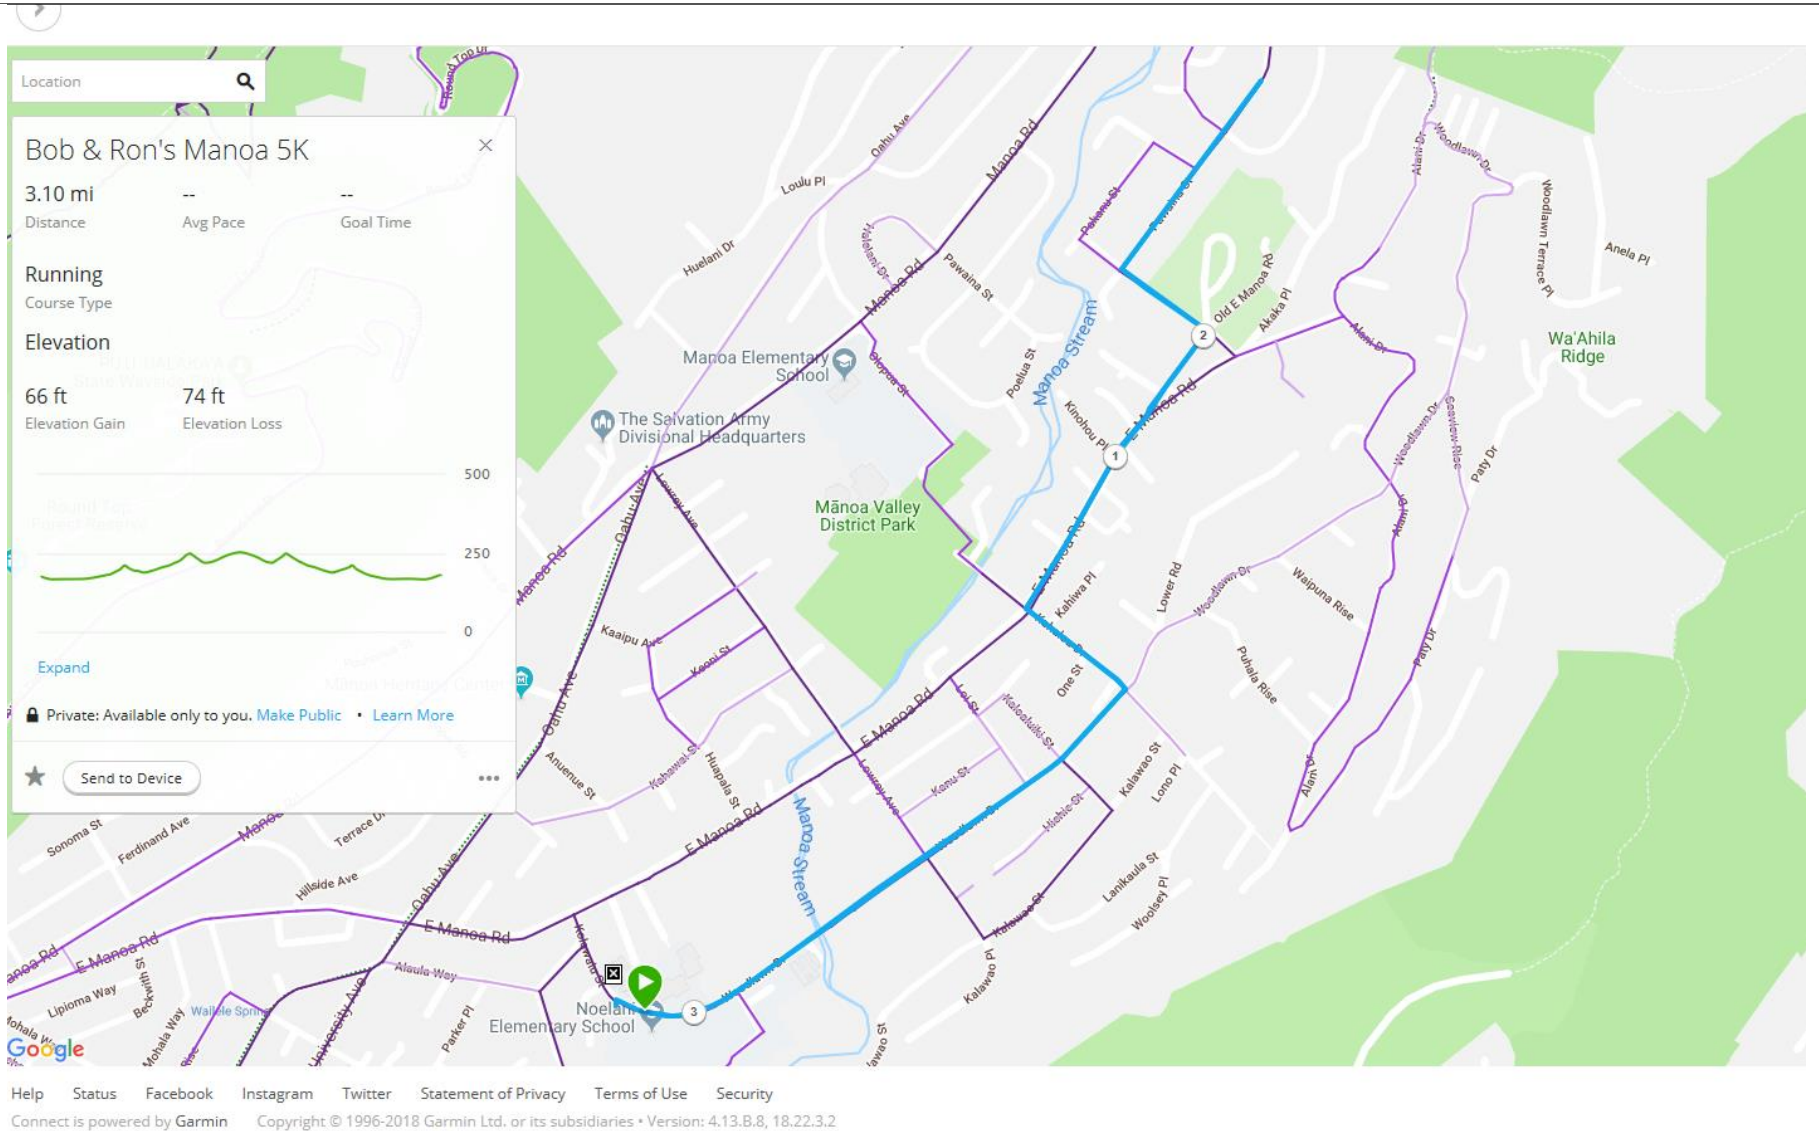

Bob & Ron's Manoa 5K

Bob & Ron's Manoa 5K is an out and back course that begins at Neolani Elementary School, 2655 Woodlawn Dr. to Kahaloa Dr., turn left and go to East Manoa Road onto Old East Manoa Road (bear left at the split), left on Pakanu St., right on Pawaina St. to the turnaround point and back the same way to finish in the parking lot at Neolani Elementary School.