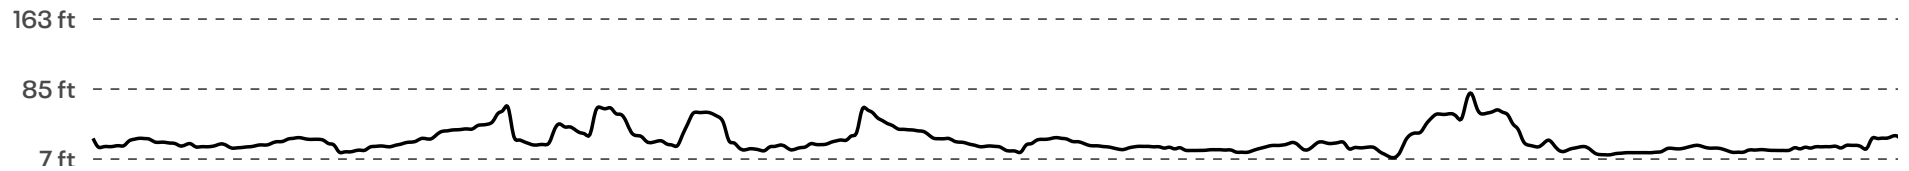

Got it

Google

Map data ©2022 Google

Elevation

Start	Max	Gain
32 ft	81 ft	206 ft

You're taking control of your fitness and wellness journey, so take control of your data, too. [Learn More](#) about your rights and options. Or [click here](#) to opt-out of certain cookies.