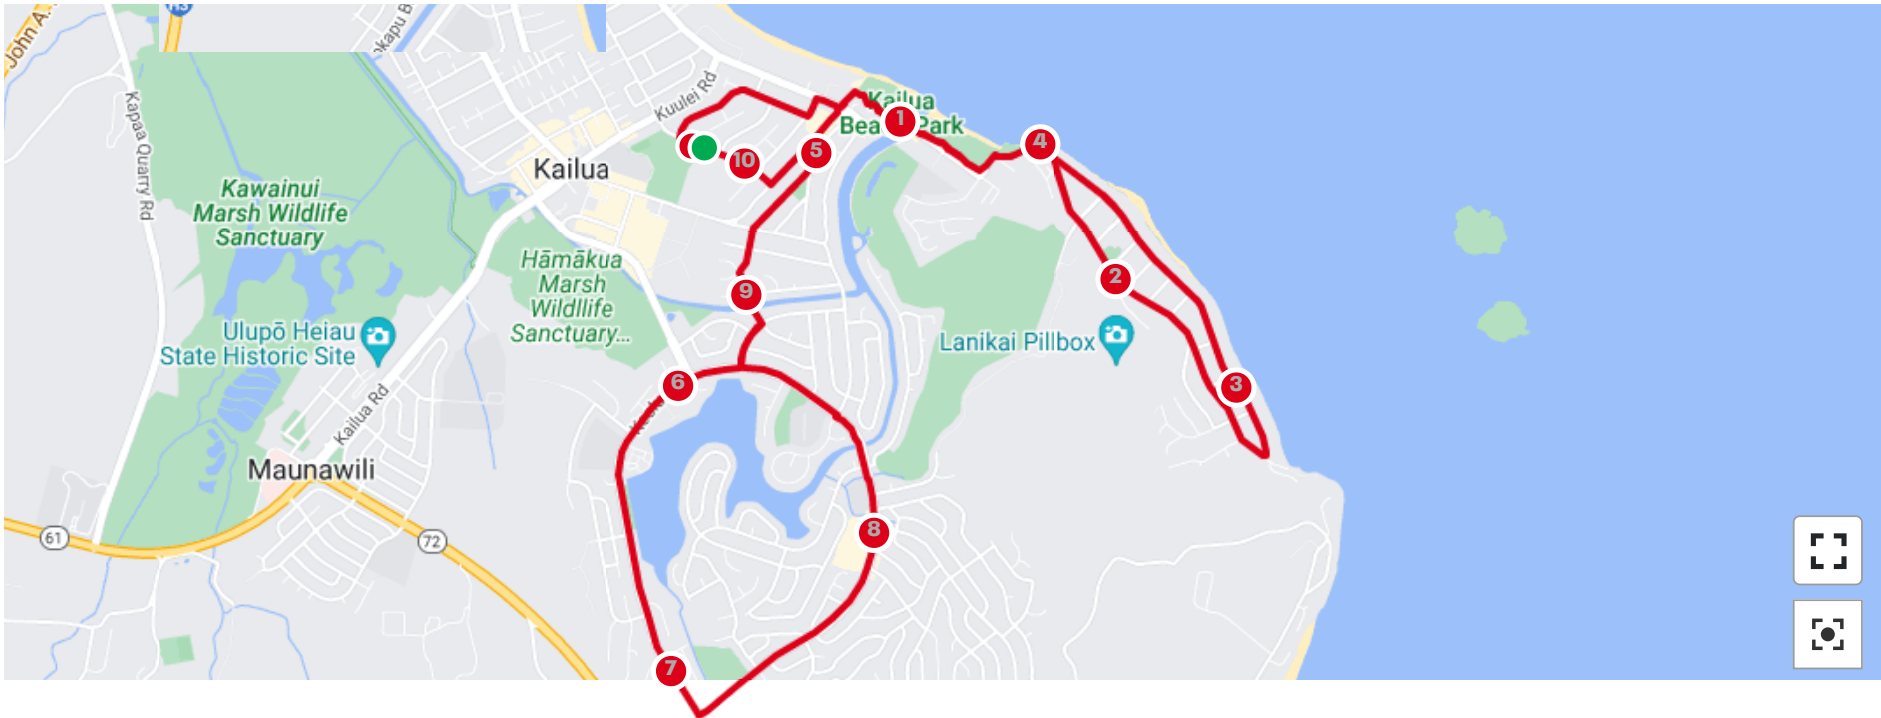

KAILUA 10M 2022

Created Jan 12, 2022 | Accessible (IE., Linkable)
undefined
undefined

Kailua, HI, United States

10.07 mi
Distance

206 ft
Elevation Gain

Run
Activity Type

Log Workout

Share

Duplicate Route

Add Route to Website

Print

Download

Bike Path Map View

You're taking control of your fitness and wellness journey, so take control of your data, too. [Learn More](#) about your rights and options. Or [click here](#) to opt-out of certain cookies.

Got it

Google

Map data ©2022 Google

Elevation

Start	Max	Gain
32 ft	81 ft	206 ft

You're taking control of your fitness and wellness journey, so take control of your data, too. [Learn More](#) about your rights and options. Or [click here](#) to opt-out of certain cookies.