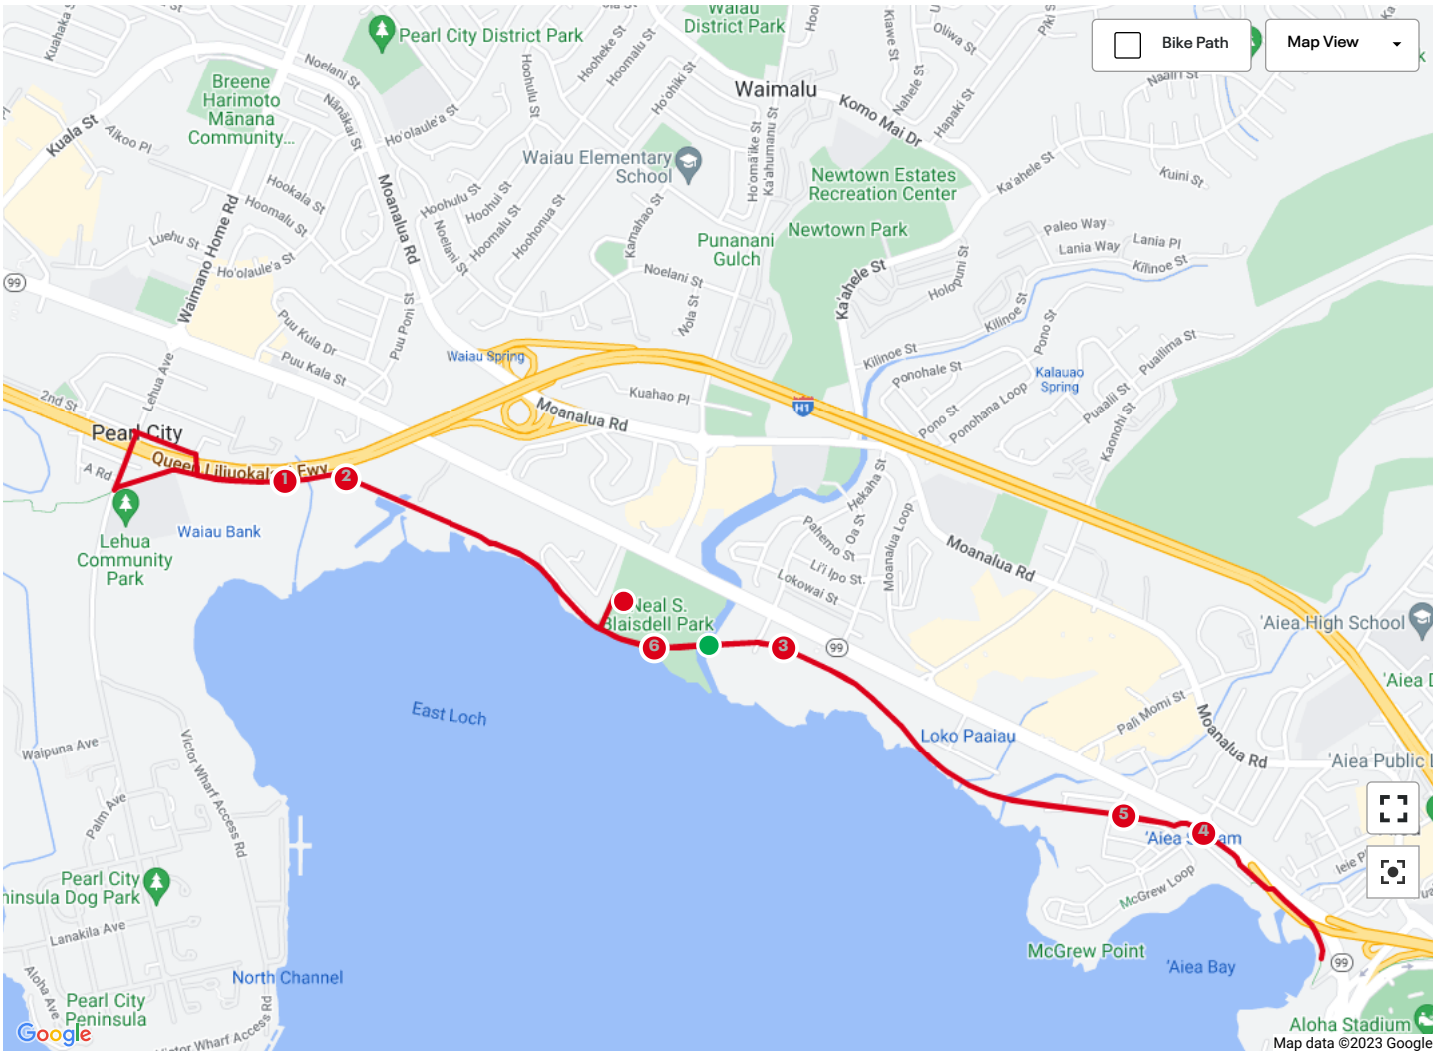

MOTHER'S DAY 10K 2023

Created Jan 30, 2023 | Everyone

'Aiea, HI, United States

6.20 mi
Distance

119 ft
Elevation Gain

Run
Activity Type

Log Workout

Add Route to Website

Share

Print

Duplicate Route

Download

You're taking control of your fitness and wellness journey, so take control of your data, too. [Learn More](#) about your rights and options. Or [click here](#) to opt-out of certain cookies.