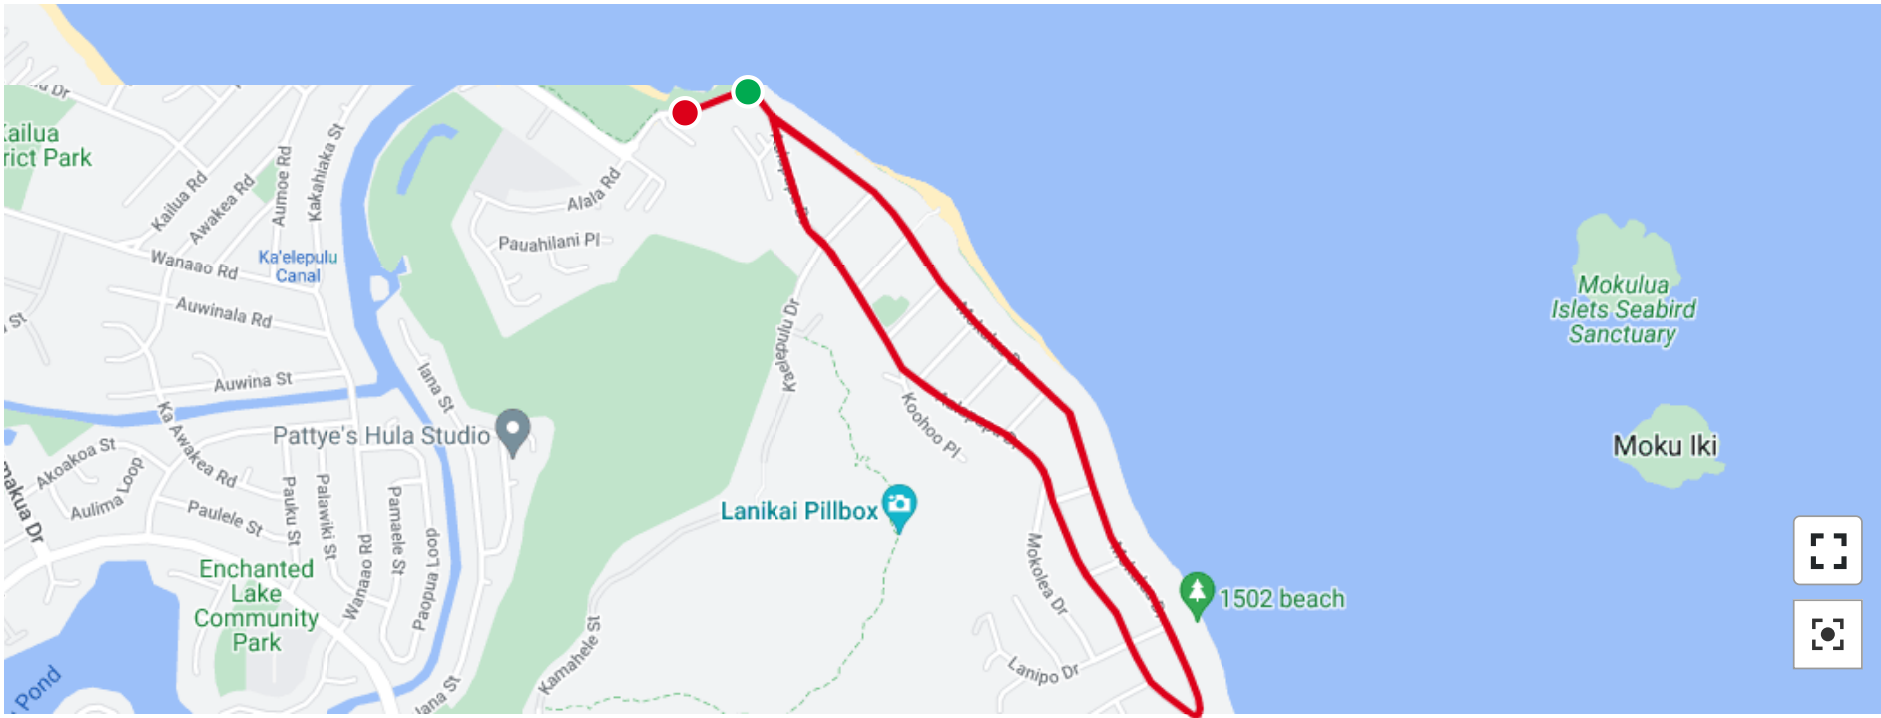

LANIKAI 8K

Created Jun 07, 2016 | Accessible (IE., Linkable)
undefined
undefined

Kailua, HI, United States

4.99 mi
Distance

154 ft
Elevation Gain

Run
Activity Type

Log Workout

Share

Duplicate Route

Add Route to Website

Print

Download

Bike Path

You're taking control of your fitness and wellness journey, so take control of your data, too. Learn more about your rights and options. Or click here to opt-out of certain cookies.

Google

Map data ©2022 Google

Elevation

Start	Max	Gain
30 ft	69 ft	154 ft

You're taking control of your fitness and wellness journey, so take control of your data, too. [Learn more about your rights and options.](#) Or [click here](#) to opt-out of certain cookies. ✕