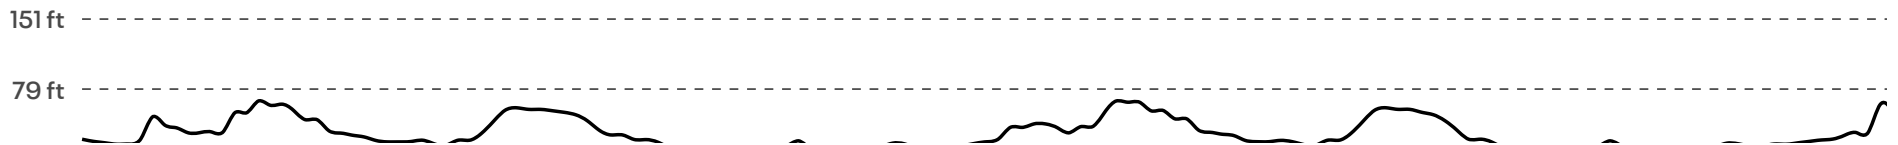

Google

Map data ©2022 Google

Elevation

Start	Max	Gain
30 ft	69 ft	154 ft

You're taking control of your fitness and wellness journey, so take control of your data, too. [Learn more about your rights and options.](#) Or [click here](#) to opt-out of certain cookies. ✕