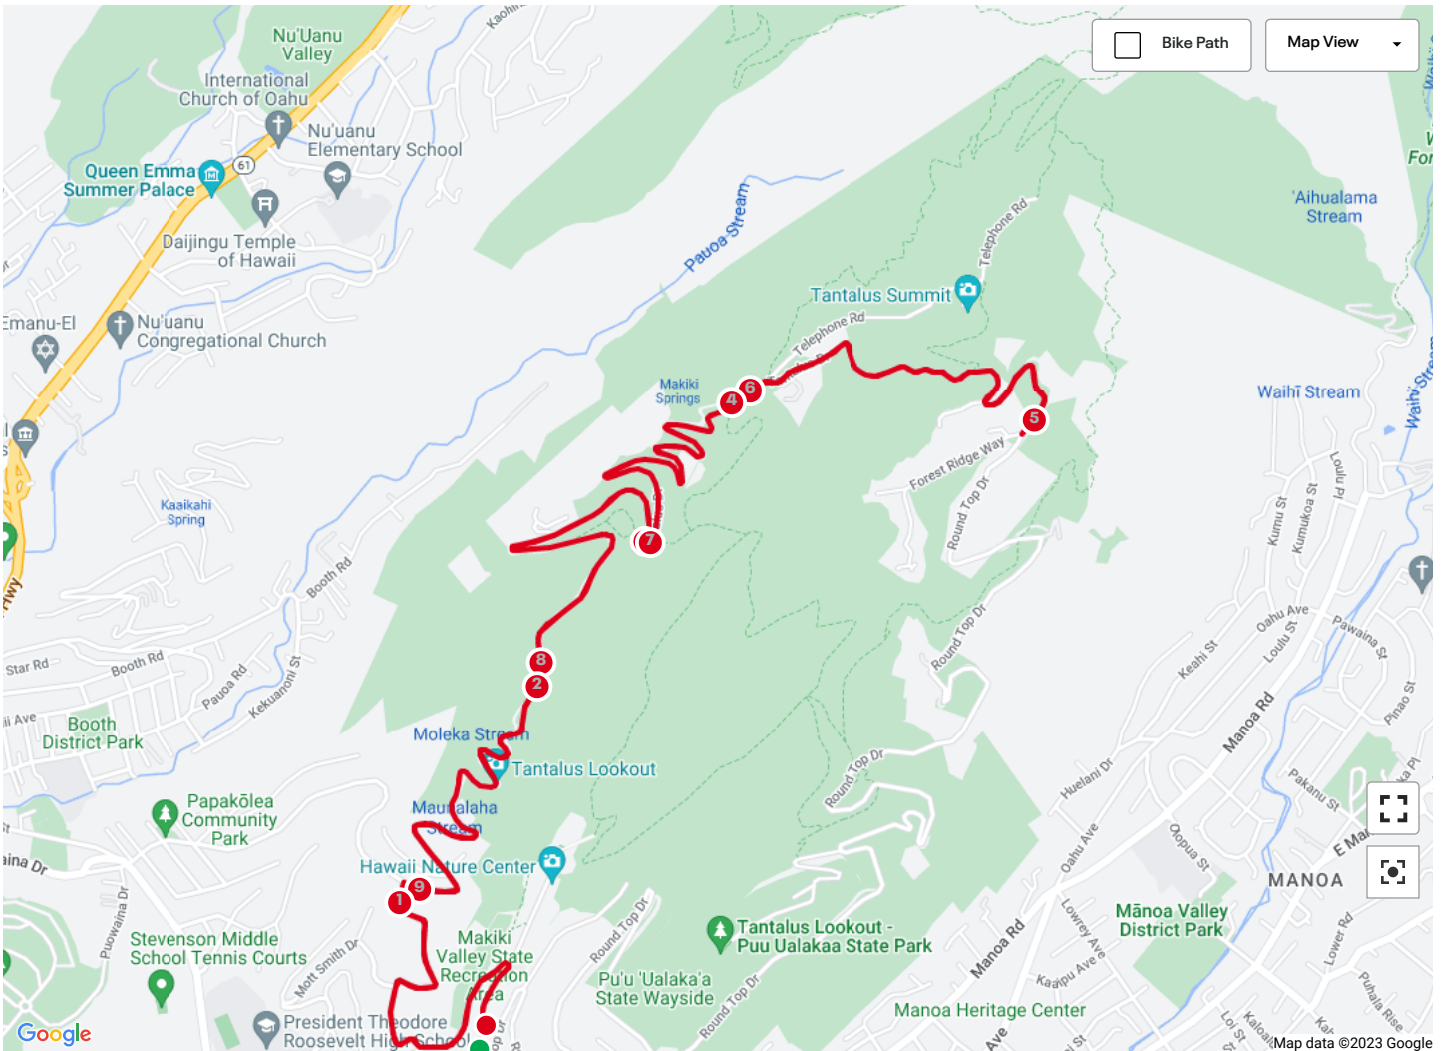

# TANTALUS 10-MILER OUT & BACK 2022

Created Sep 19, 2022 | Everyone

Honolulu, HI, United States

**10.00 mi**  
Distance

**1,579 ft**  
Elevation Gain

**Run**  
Activity Type

Log Workout

Add Route to Website

Share

Print

Duplicate Route

Download

You're taking control of your fitness and wellness journey, so take control of your data, too. [Learn More](#) about your rights and options. Or [click here](#) to opt-out of certain cookies.